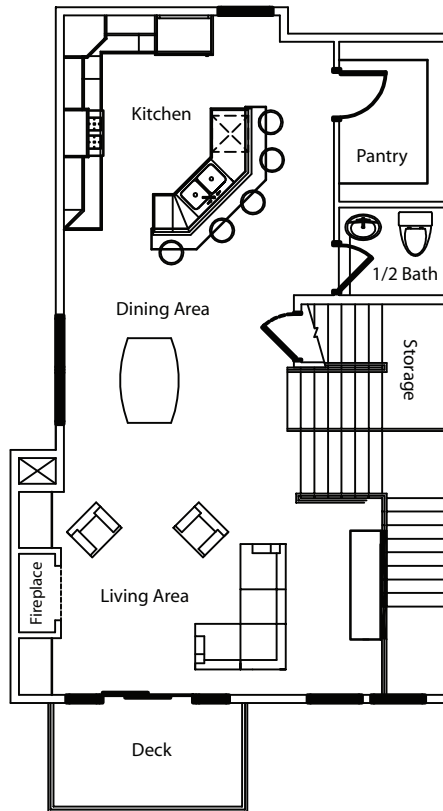

The Kaylee

1923 APPROX SQUARE FEET

www.lutahomes.com Call / Text 801-884-6637

Kaylee

Chelsea

Master Bedroom

Kitchen

LOWER FLOOR PLAN

MAIN FLOOR PLAN

UPPER FLOOR PLAN