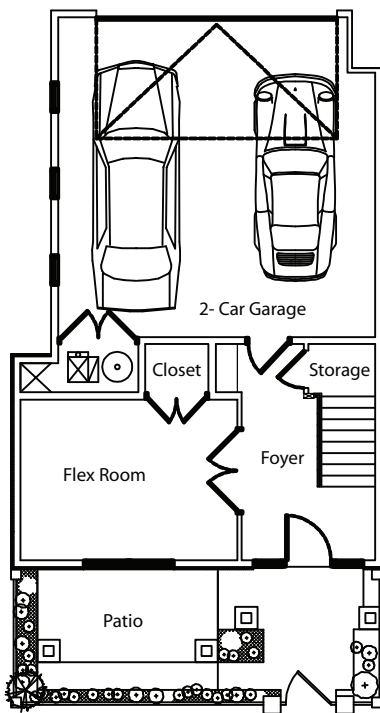

The Kaylee

1923 APPROX SQUARE FEET

www.lutahomes.com Call / Text 801-884-6637

Kaylee

Chelsea

Master Bedroom

Kitchen

LOWER FLOOR PLAN

MAIN FLOOR PLAN

UPPER FLOOR PLAN