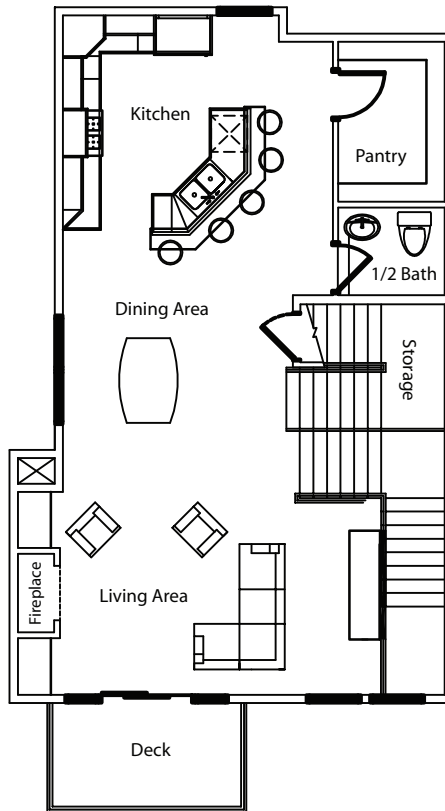

The Kaylee

1923 APPROX SQUARE FEET

www.lutahomes.com Call / Text 801-884-6637

Kaylee

Chelsea

Master Bedroom

Kitchen

LOWER FLOOR PLAN

MAIN FLOOR PLAN

UPPER FLOOR PLAN